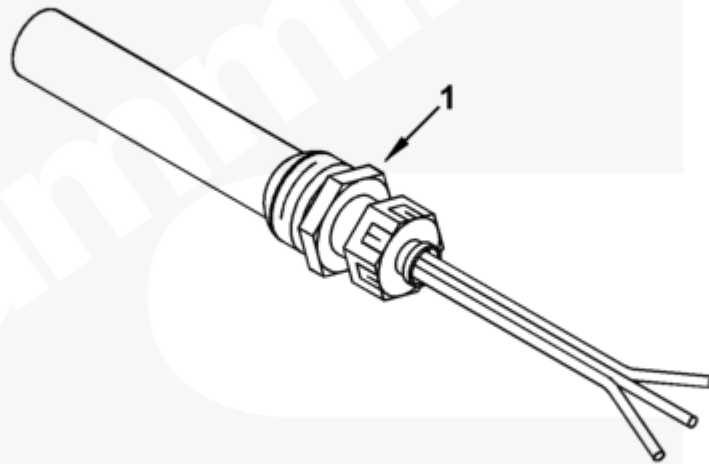

## Parts Catalog - Option Detail

Electronic Parts Catalog - Option Detail				
Option	Group	Graphic	Film Card	Date
OH1001-01	10.02	cs401gi	FF	15-AUG-99
<b>Engines</b>	G855, G855 CM558, GTA855 CM558 (CM2358) G101, N14 CELECT, N14 CELECT PLUS, N14 MECHANICAL, NH/NT 855, QSM11 CM876 M101, QSM11 CM876 M102M, QSN14 CM876 N103, QSN14 CM876 N105, QSNT14 CM876 N102			

©Cummins Inc

**cs401gi**

[SMALL](#) | [MEDIUM](#) | [LARGE](#)

Cart	Ref No	Part Number	Part Description	Required	Remarks
<a href="#">View My Cart</a>					
		<a href="#">OH1001-01</a>	Oil Heater Starting Aid		<a href="#">Oil pan immersion heater....(More)</a>
					120 volts, 300 watts. Mounts
					in oil pan. Supplied in
					kit.
<input type="checkbox"/>	1	<a href="#">4009346</a>	Engine Heater	1	